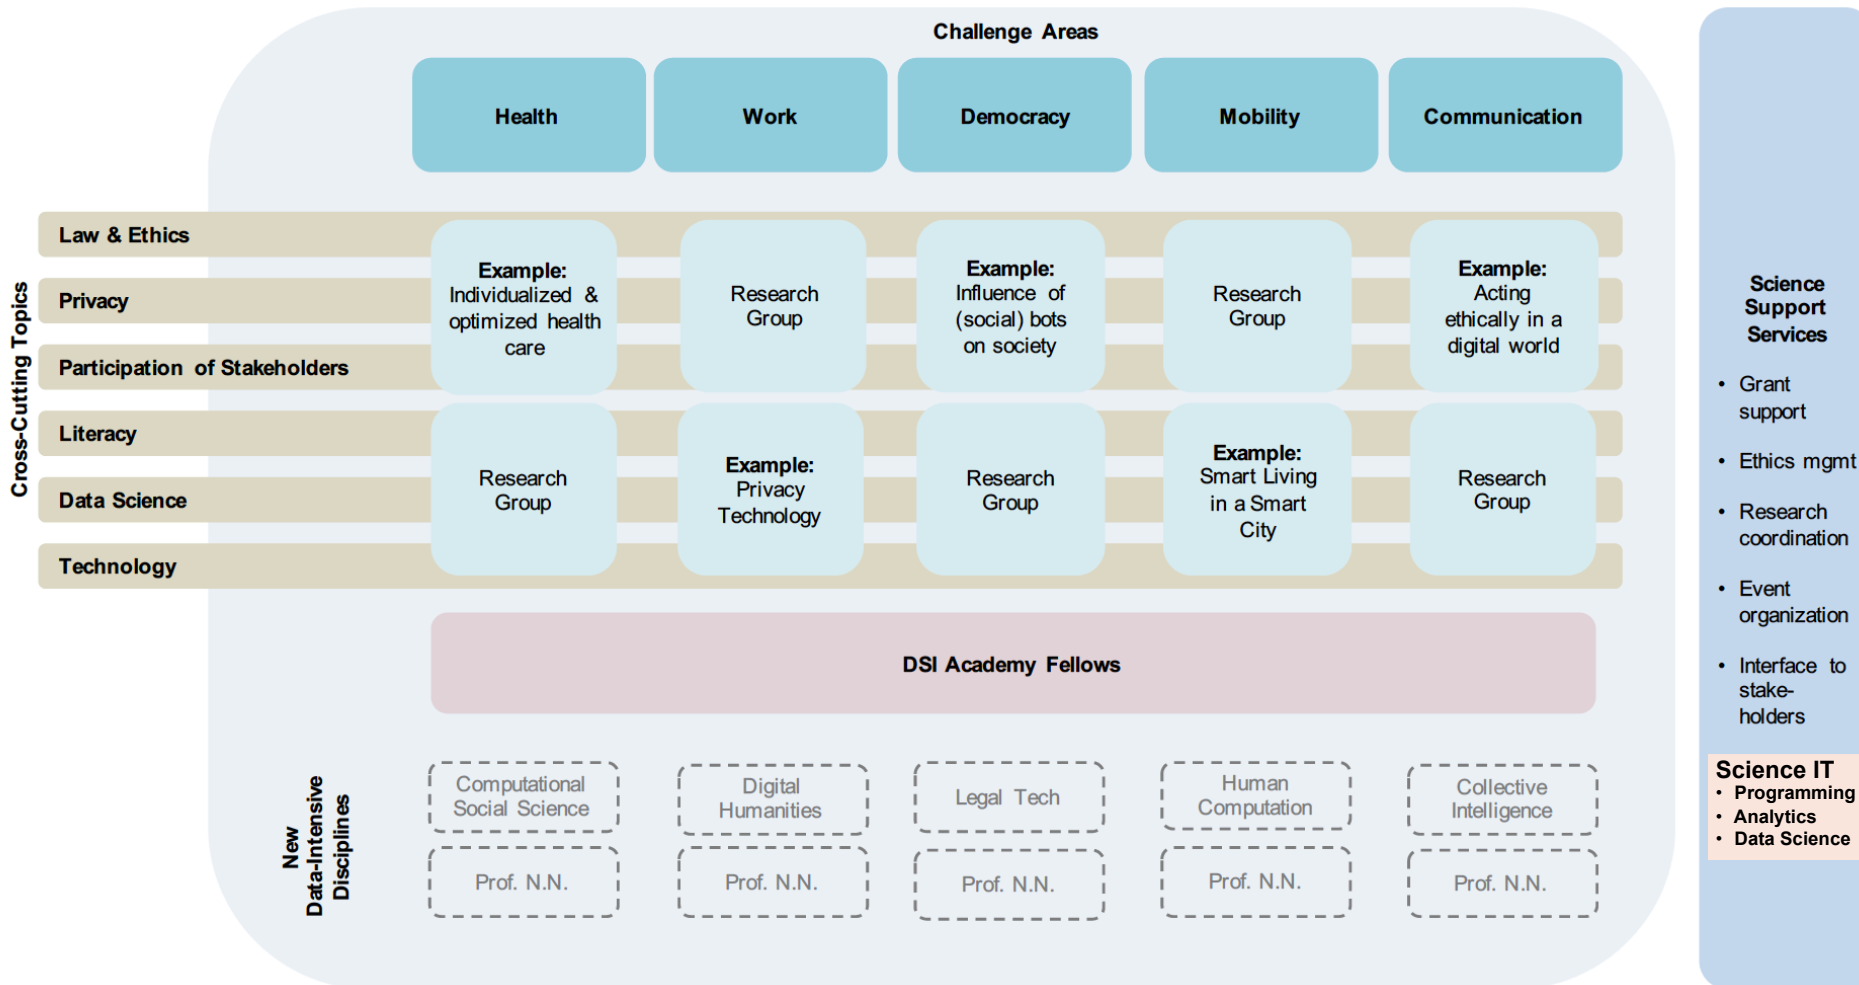

# Welcome

University of  
Zurich<sup>UZH</sup>

UZH  
Information Technology  
**Science IT**

S<sup>3</sup>IT (Service and Support for Science IT)

Marcel Riedi

# Science IT in the DSI Network

## Science IT Supports and Enables Science Through IT Services

- Expertise in
  - scientific computing
  - application engineering
- Focus on
  - support for research
  - service provisioning for research
- Forefront of technological innovation

**Consultancy**

**Training**

**Research IT  
infrastructure**

**Software and  
tools**

**Funding proposal  
development**

**Project  
collaboration**

**Specialized data  
analysis**

**Code  
development**